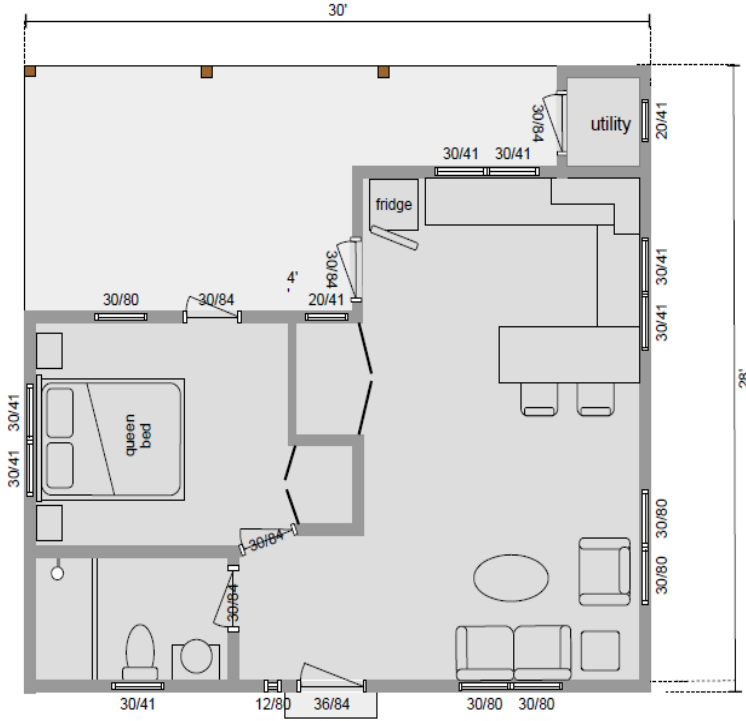

Front Door as Main Entrance

Back Door as Main Entrance

The SandPiper Model

Areas

Living / Kitchen 297 sqft
 Foyer 36 sqft
 Bedroom 131 sqft
 Bathroom 51 sqft

Total net inside 515 sqft

Utility room 12 sqft

Total outside veranda 217 sqft

Thereof Main Deck 176 sqft

Total area 840 sqft

Total roof area 1,088 sqft